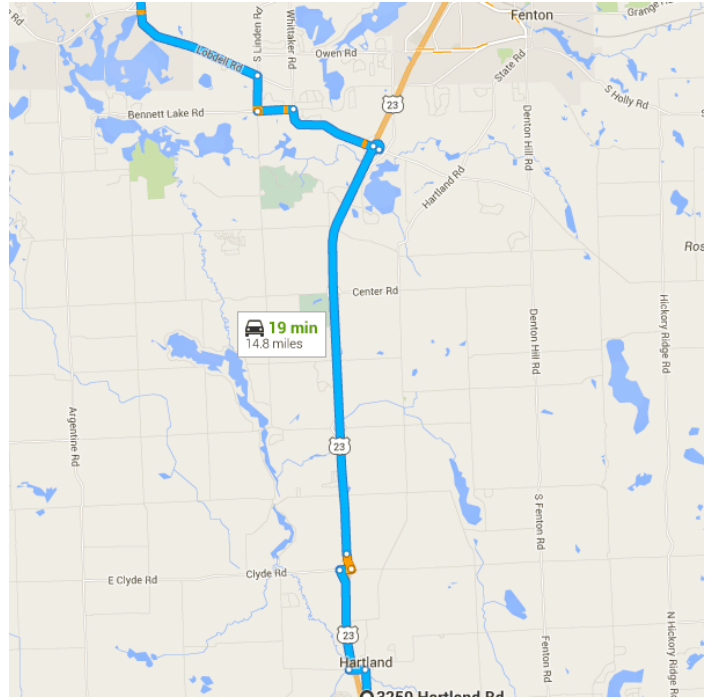

Directions from 3250 Hartland Rd to Linden High School

○ 3250 Hartland Rd
Hartland, MI 48353

Get on US-23 N from Old US Hwy 23

- _____ 2.6 mi / 5 min
- ↑ 1. Head north on Hartland Rd
_____ 0.4 mi
- ↶ 2. Turn left onto Crouse Rd
_____ 0.2 mi
- ↷ 3. Turn right onto Old US Hwy 23
_____ 1.5 mi
- ↷ 4. Turn right onto Clyde Rd
_____ 0.2 mi
- ↶ 5. Turn left to merge onto US-23 N toward Flint
_____ 0.2 mi

Follow US-23 N to White Lake Rd in Tyrone.
Take exit 77 from US-23 N

_____ 6.5 mi / 6 min

- 6. Merge onto US-23 N

6.3 mi
- 7. Take exit 77 for White Lake Rd

0.2 mi

Continue on White Lake Rd. Take Lobdell Rd to Silver Lake Rd in Argentine Township

5.8 mi / 9 min

- 8. Turn right onto White Lake Rd

1.5 mi
- 9. Turn left onto Bennett Lake Rd

0.5 mi
- 10. Turn right onto Linden Rd

0.5 mi
- 11. Turn left onto Lobdell Rd

2.4 mi
- 12. Turn right onto Silver Lake Rd

0.7 mi

i Destination will be on the right

📍 **Linden High School**
7201 Silver Lake Road, Linden, MI 48451

These directions are for planning purposes only. You may find that construction projects, traffic, weather, or other events may cause conditions to differ from the map results, and you should plan your route accordingly. You must obey all signs or notices regarding your route.