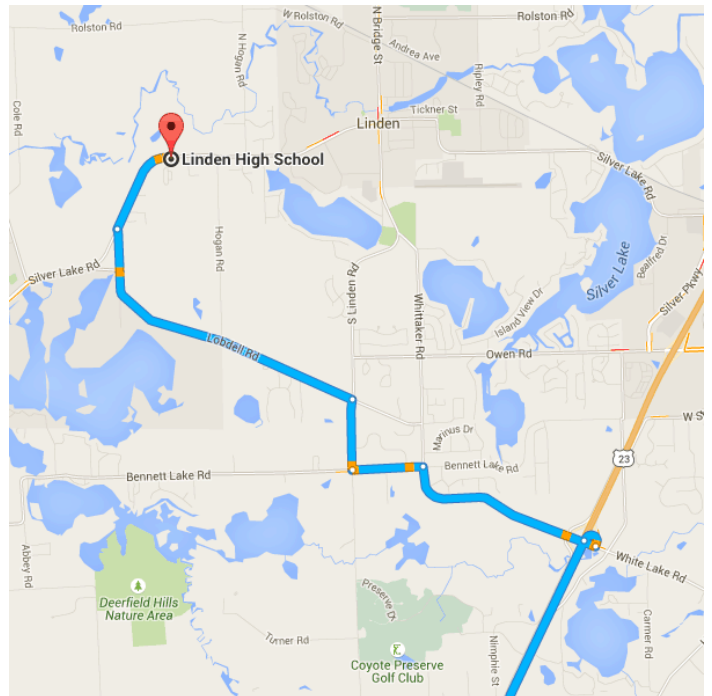

Directions from 3250 Hartland Rd to Linden High School

○ 3250 Hartland Rd
Hartland, MI 48353

Get on US-23 N from Old US Hwy 23

- _____ 2.6 mi / 5 min
- ↑ 1. Head north on Hartland Rd
_____ 0.4 mi
- ↶ 2. Turn left onto Crouse Rd
_____ 0.2 mi
- ↷ 3. Turn right onto Old US Hwy 23
_____ 1.5 mi
- ↷ 4. Turn right onto Clyde Rd
_____ 0.2 mi
- ↶ 5. Turn left to merge onto US-23 N toward Flint
_____ 0.2 mi

Follow US-23 N to White Lake Rd in Tyrone.
Take exit 77 from US-23 N

_____ 6.5 mi / 6 min

- 6. Merge onto US-23 N

6.3 mi
- 7. Take exit 77 for White Lake Rd

0.2 mi

Continue on White Lake Rd. Take Lobdell Rd to Silver Lake Rd in Argentine Township

5.8 mi / 9 min

- 8. Turn right onto White Lake Rd

1.5 mi
- 9. Turn left onto Bennett Lake Rd

0.5 mi
- 10. Turn right onto Linden Rd

0.5 mi
- 11. Turn left onto Lobdell Rd

2.4 mi
- 12. Turn right onto Silver Lake Rd

0.7 mi

i Destination will be on the right

📍 **Linden High School**
7201 Silver Lake Road, Linden, MI 48451

These directions are for planning purposes only. You may find that construction projects, traffic, weather, or other events may cause conditions to differ from the map results, and you should plan your route accordingly. You must obey all signs or notices regarding your route.