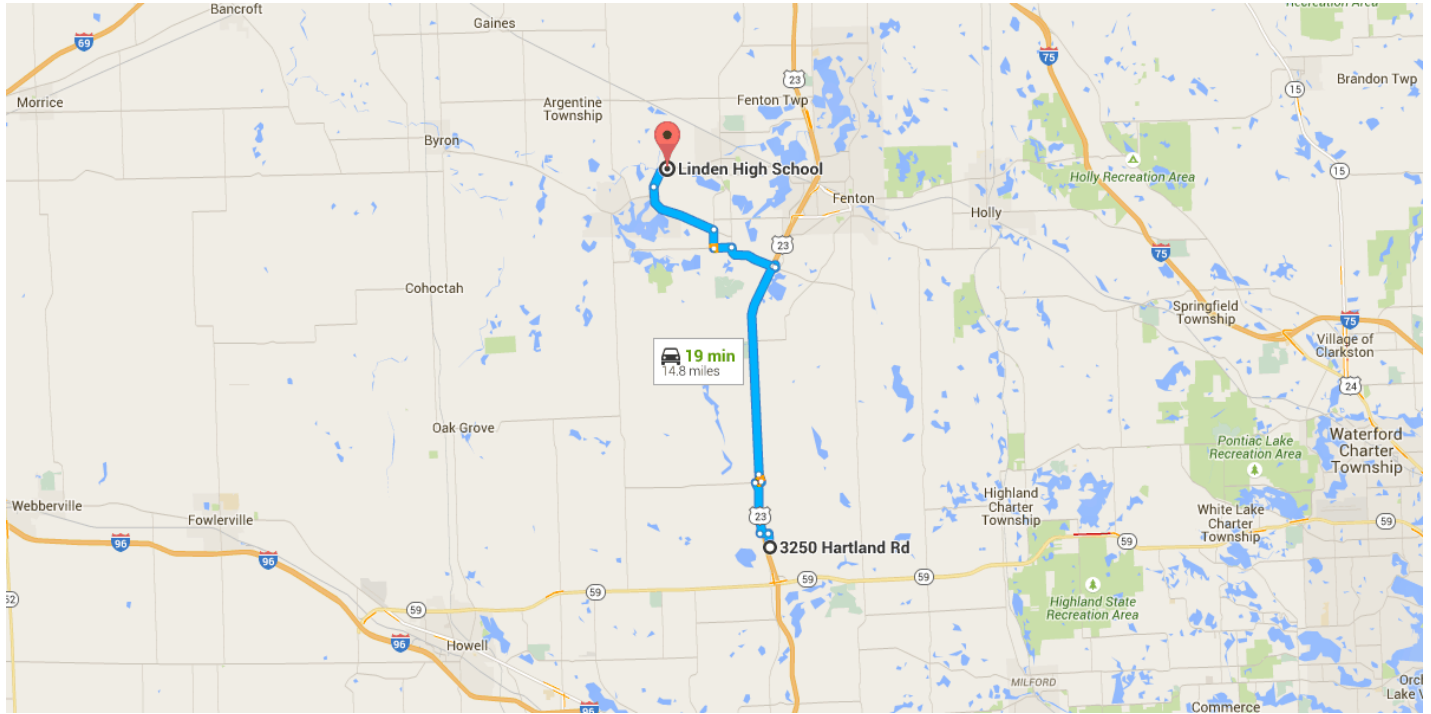

Directions from 3250 Hartland Rd to Linden High School

○ 3250 Hartland Rd
Hartland, MI 48353

Get on US-23 N from Old US Hwy 23

- _____ 2.6 mi / 5 min
- ↑ 1. Head north on Hartland Rd
_____ 0.4 mi
- ↶ 2. Turn left onto Crouse Rd
_____ 0.2 mi
- ↷ 3. Turn right onto Old US Hwy 23
_____ 1.5 mi
- ↷ 4. Turn right onto Clyde Rd
_____ 0.2 mi
- ↶ 5. Turn left to merge onto US-23 N toward Flint
_____ 0.2 mi

Follow US-23 N to White Lake Rd in Tyrone.
Take exit 77 from US-23 N

_____ 6.5 mi / 6 min

- 6. Merge onto US-23 N

6.3 mi
- 7. Take exit 77 for White Lake Rd

0.2 mi

Continue on White Lake Rd. Take Lobdell Rd to Silver Lake Rd in Argentine Township

5.8 mi / 9 min

- 8. Turn right onto White Lake Rd

1.5 mi
- 9. Turn left onto Bennett Lake Rd

0.5 mi
- 10. Turn right onto Linden Rd

0.5 mi
- 11. Turn left onto Lobdell Rd

2.4 mi
- 12. Turn right onto Silver Lake Rd

0.7 mi

i Destination will be on the right

📍 **Linden High School**
7201 Silver Lake Road, Linden, MI 48451

These directions are for planning purposes only. You may find that construction projects, traffic, weather, or other events may cause conditions to differ from the map results, and you should plan your route accordingly. You must obey all signs or notices regarding your route.