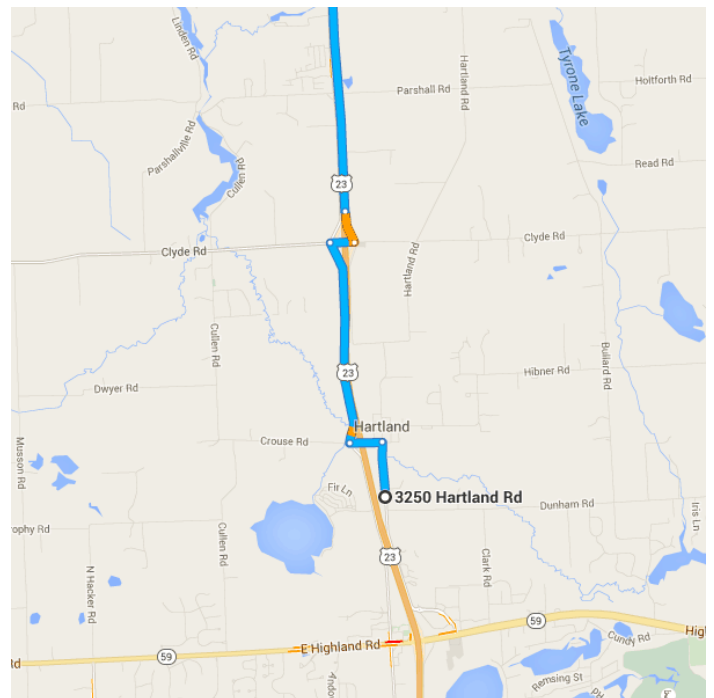

Directions from 3250 Hartland Rd to Linden High School

○ 3250 Hartland Rd
Hartland, MI 48353

Get on US-23 N from Old US Hwy 23

- _____ 2.6 mi / 5 min
- ↑ 1. Head north on Hartland Rd
_____ 0.4 mi
- ↶ 2. Turn left onto Crouse Rd
_____ 0.2 mi
- ↷ 3. Turn right onto Old US Hwy 23
_____ 1.5 mi
- ↷ 4. Turn right onto Clyde Rd
_____ 0.2 mi
- ↶ 5. Turn left to merge onto US-23 N toward Flint
_____ 0.2 mi

Follow US-23 N to White Lake Rd in Tyrone.
Take exit 77 from US-23 N

_____ 6.5 mi / 6 min

- 6. Merge onto US-23 N

6.3 mi
- 7. Take exit 77 for White Lake Rd

0.2 mi

Continue on White Lake Rd. Take Lobdell Rd to Silver Lake Rd in Argentine Township

5.8 mi / 9 min

- 8. Turn right onto White Lake Rd

1.5 mi
- 9. Turn left onto Bennett Lake Rd

0.5 mi
- 10. Turn right onto Linden Rd

0.5 mi
- 11. Turn left onto Lobdell Rd

2.4 mi
- 12. Turn right onto Silver Lake Rd

0.7 mi

i Destination will be on the right

📍 **Linden High School**
7201 Silver Lake Road, Linden, MI 48451

These directions are for planning purposes only. You may find that construction projects, traffic, weather, or other events may cause conditions to differ from the map results, and you should plan your route accordingly. You must obey all signs or notices regarding your route.